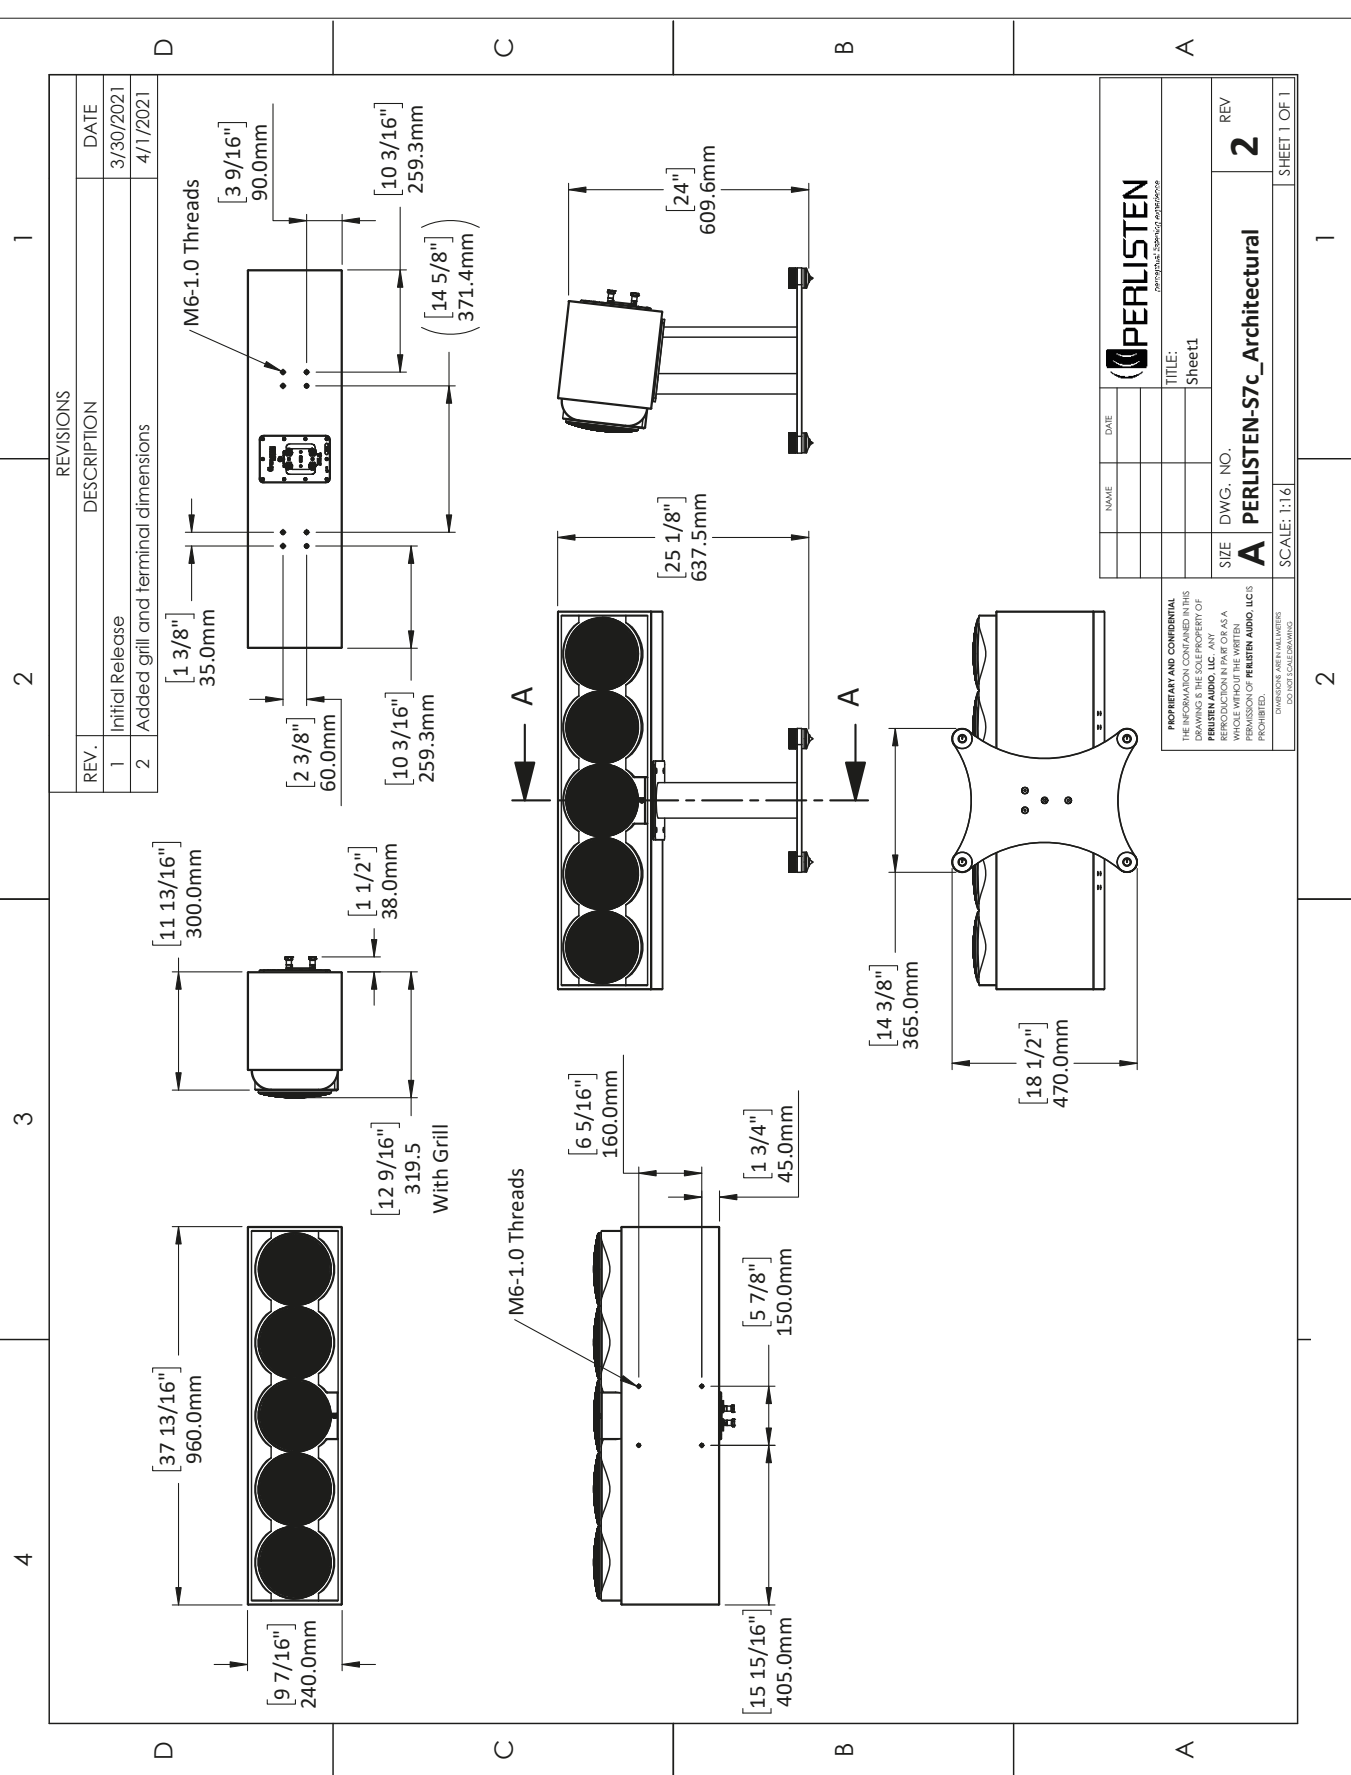

REVISIONS		DATE
REV.	DESCRIPTION	DATE
1	Initial Release	3/30/2021
2	Added grill and terminal dimensions	4/1/2021

NAME	DATE
TITLE:	Sheet1
SIZE	DWG. NO.
A PERLISTEN-S7c_Architectural	
REV	2
SCALE: 1:16	
SHEET 1 OF 1